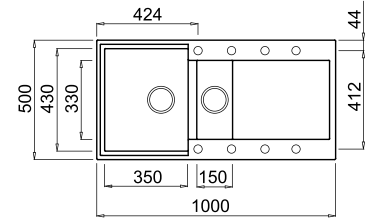

EASY 475

1.5-bowl sink with drainage area

FEATURES

Dimensions (mm) **1000 x 500**
 Built-in (mm) **980 x 480**

AVAILABLE MATERIALS AND COLOURS

METALTEK GRANITE METALLIC EFFECT

| | | |
|--|---------------|-----------------|
| | M79 Aluminium | LMY47579 |
| | M78 Espresso | LMY47578 |
| | M73 Titanium | LMY47573 |
| | M70 Ghisa | LMY47570 |

1.5-bowl sink with drainage area

FEATURES

Dimensions (mm) **860 x 435**
 Built-in (mm) **840 x 415**

AVAILABLE MATERIALS AND COLOURS

METALTEK GRANITE METALLIC EFFECT

| | | |
|--|---------------|-----------------|
| | M79 Aluminium | LMY42579 |
| | M78 Espresso | LMY42578 |
| | M73 Titanium | LMY42573 |
| | M70 Ghisa | LMY42570 |