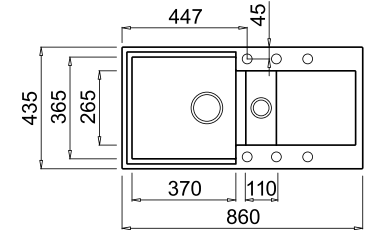

EASY 475

1.5-bowl sink with drainage area

FEATURES

Dimensions (mm) **1000 x 500**
 Built-in (mm) **980 x 480**

AVAILABLE MATERIALS AND COLOURS

METALTEK GRANITE METALLIC EFFECT

| | | |
|--|---------------|-----------------|
| | M79 Aluminium | LMY47579 |
| | M78 Espresso | LMY47578 |
| | M73 Titanium | LMY47573 |
| | M70 Ghisa | LMY47570 |

1.5-bowl sink with drainage area

FEATURES

Dimensions (mm) **860 x 435**
 Built-in (mm) **840 x 415**

AVAILABLE MATERIALS AND COLOURS

METALTEK GRANITE METALLIC EFFECT

| | | |
|--|---------------|-----------------|
| | M79 Aluminium | LMY42579 |
| | M78 Espresso | LMY42578 |
| | M73 Titanium | LMY42573 |
| | M70 Ghisa | LMY42570 |