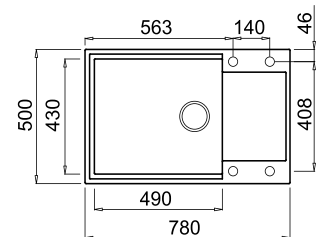

## FEATURES

Dimensions (mm) **780 x 500**  
Built-in (mm) **760 x 480**