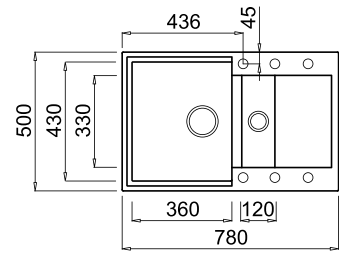

# EASY 325

1.5-bowl sink with drainage area

## FEATURES

Dimensions (mm) **780 x 500**  
Built-in (mm) **760 x 480**