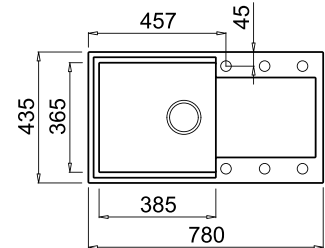

EASY 300

One-bowl sink with drainage area

FEATURES

Dimensions (mm) **790 x 500**
 Built-in (mm) **770 x 480**

AVAILABLE MATERIALS AND COLOURS

METALTEK GRANITE METALLIC EFFECT

	M79 Aluminium	LMY30079
	M78 Espresso	LMY30078
	M73 Titanium	LMY30073
	M70 Ghisa	LMY30070

EASY 290

One-bowl sink with drainage area

FEATURES

Dimensions (mm) **780 x 435**
 Built-in (mm) **760 x 415**

AVAILABLE MATERIALS AND COLOURS

METALTEK GRANITE METALLIC EFFECT

	M79 Aluminium	LMY29079
	M78 Espresso	LMY29078
	M73 Titanium	LMY29073
	M70 Ghisa	LMY29070