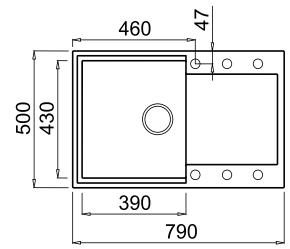

EASY 300

One-bowl sink with drainage area

FEATURES

Dimensions (mm) **790 x 500**
 Built-in (mm) **770 x 480**

AVAILABLE MATERIALS AND COLOURS

METALTEK GRANITE METALLIC EFFECT

	M79 Aluminium	LMY30079
	M78 Espresso	LMY30078
	M73 Titanium	LMY30073
	M70 Ghisa	LMY30070

EASY 290

One-bowl sink with drainage area

FEATURES

Dimensions (mm) **780 x 435**
 Built-in (mm) **760 x 415**

AVAILABLE MATERIALS AND COLOURS

METALTEK GRANITE METALLIC EFFECT

	M79 Aluminium	LMY29079
	M78 Espresso	LMY29078
	M73 Titanium	LMY29073
	M70 Ghisa	LMY29070