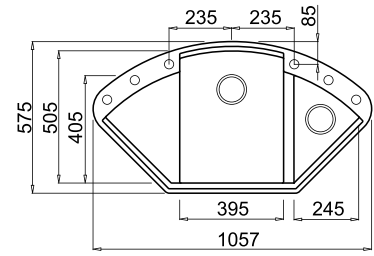

EASY CORNER

Two-bowl corner sink with drainage area

FEATURES

Dimensions (mm)
1057 x 575

Built-in hole (mm)

AVAILABLE MATERIALS AND COLOURS

METALTEK

GRANITE METALLIC EFFECT

EASY ROUND 600

One-bowl sink with drainage area

Built-in hole (mm)

FEATURES

Dimensions (mm)
600 x 470

AVAILABLE MATERIALS AND COLOURS

METALTEK

GRANITE METALLIC EFFECT