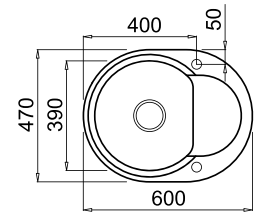

EASY CORNER

Two-bowl corner sink with drainage area

FEATURES

Dimensions (mm)
1057 x 575

Built-in hole (mm)

AVAILABLE MATERIALS AND COLOURS

METALTEK

GRANITE METALLIC EFFECT

EASY ROUND 600

One-bowl sink with drainage area

Built-in hole (mm)

FEATURES

Dimensions (mm)
600 x 470

AVAILABLE MATERIALS AND COLOURS

METALTEK

GRANITE METALLIC EFFECT