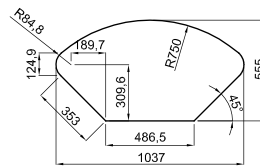

EASY CORNER

Two-bowl corner sink with drainage area

FEATURES

Dimensions (mm)
1057 x 575

Built-in hole (mm)

AVAILABLE MATERIALS AND COLOURS

METALTEK

GRANITE METALLIC EFFECT

EASY ROUND 600

One-bowl sink with drainage area

Built-in hole (mm)

FEATURES

Dimensions (mm)
600 x 470

AVAILABLE MATERIALS AND COLOURS

METALTEK

GRANITE METALLIC EFFECT