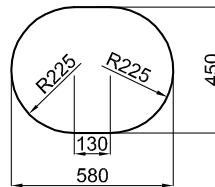

EASY CORNER

Two-bowl corner sink with drainage area

FEATURES

Dimensions (mm)
1057 x 575

Built-in hole (mm)

AVAILABLE MATERIALS AND COLOURS

METALTEK

GRANITE METALLIC EFFECT

EASY ROUND 600

One-bowl sink with drainage area

Built-in hole (mm)

FEATURES

Dimensions (mm)
600 x 470

AVAILABLE MATERIALS AND COLOURS

METALTEK

GRANITE METALLIC EFFECT