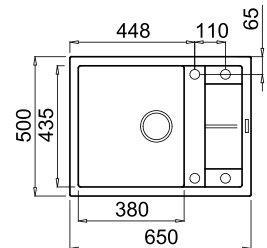

UNICO 300

One-bowl sink with drainage area

FEATURES

Dimensions (mm) **790 x 500**
 Built-in (mm) **770 x 480**

AVAILABLE MATERIALS AND COLOURS

KERATEK plus
CERAMIC NANOTECHNOLOGY ONE

	K99 Dark Grey	LKU30099
	K96 White	LKU30096
	K86 Black	LKU30086

UNICO 125

One-bowl sink with drainage area

FEATURES

Dimensions (mm) **650 x 500**
 Built-in (mm) **630 x 480**

AVAILABLE MATERIALS AND COLOURS

KERATEK plus
CERAMIC NANOTECHNOLOGY ONE

	K99 Dark Grey	LKU12599
	K96 White	LKU12596
	K86 Black	LKU12586