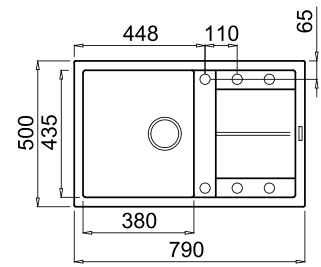

UNICO 300

One-bowl sink with drainage area

FEATURES

Dimensions (mm) **790 x 500**
 Built-in (mm) **770 x 480**

AVAILABLE MATERIALS AND COLOURS

KERATEK plus
CERAMIC NANOTECHNOLOGY ONE

	K99 Dark Grey	LKU30099
	K96 White	LKU30096
	K86 Black	LKU30086

UNICO 125

One-bowl sink with drainage area

FEATURES

Dimensions (mm) **650 x 500**
 Built-in (mm) **630 x 480**

AVAILABLE MATERIALS AND COLOURS

KERATEK plus
CERAMIC NANOTECHNOLOGY ONE

	K99 Dark Grey	LKU12599
	K96 White	LKU12596
	K86 Black	LKU12586