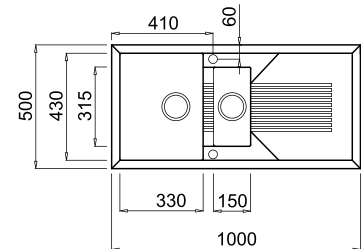

TEKNO 480

One-bowl sink with drainage area

FEATURES

Dimensions (mm) 1000 x 500
Built-in (mm) 980 x 480

AVAILABLE MATERIALS AND COLOURS

METALTEK
GRANITE METALLIC EFFECT

M79 Aluminium	LMT48079
M78 Espresso	LMT48078
M73 Titanium	LMT48073
M70 Ghisa	LMT48070

FEATURES

Dimensions (mm) 1000 x 500
Built-in (mm) 980 x 480

AVAILABLE MATERIALS AND COLOURS

METALTEK
GRANITE METALLIC EFFECT

M79 Aluminium	LMT47579
M78 Espresso	LMT47578
M73 Titanium	LMT47573
M70 Ghisa	LMT47570