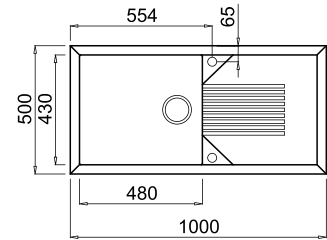

TEKNO 480

One-bowl sink with drainage area

FEATURES

Dimensions (mm) 1000 x 500
Built-in (mm) 980 x 480

AVAILABLE MATERIALS AND COLOURS

METALTEK
GRANITE METALLIC EFFECT

M79 Aluminium	LMT48079
M78 Espresso	LMT48078
M73 Titanium	LMT48073
M70 Ghisa	LMT48070

FEATURES

Dimensions (mm) 1000 x 500
Built-in (mm) 980 x 480

AVAILABLE MATERIALS AND COLOURS

METALTEK
GRANITE METALLIC EFFECT

M79 Aluminium	LMT47579
M78 Espresso	LMT47578
M73 Titanium	LMT47573
M70 Ghisa	LMT47570