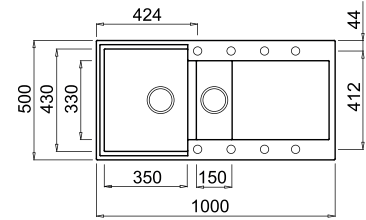

EASY 475

1.5-bowl sink with drainage area

FEATURES

Dimensions (mm) **1000 x 500**
 Built-in (mm) **980 x 480**

AVAILABLE MATERIALS AND COLOURS

METALTEK GRANITE METALLIC EFFECT

M79 Aluminium	LMY47579
M78 Espresso	LMY47578
M73 Titanium	LMY47573
M70 Ghisa	LMY47570

EASY 425

1.5-bowl sink with drainage area

FEATURES

Dimensions (mm) **860 x 435**
 Built-in (mm) **840 x 415**

AVAILABLE MATERIALS AND COLOURS

METALTEK GRANITE METALLIC EFFECT

M79 Aluminium	LMY42579
M78 Espresso	LMY42578
M73 Titanium	LMY42573
M70 Ghisa	LMY42570