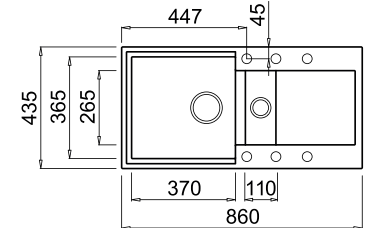

EASY 475

1.5-bowl sink with drainage area

FEATURES

Dimensions (mm) **1000 x 500**
 Built-in (mm) **980 x 480**

AVAILABLE MATERIALS AND COLOURS

METALTEK GRANITE METALLIC EFFECT

M79 Aluminium	LMY47579
M78 Espresso	LMY47578
M73 Titanium	LMY47573
M70 Ghisa	LMY47570

EASY 425

1.5-bowl sink with drainage area

FEATURES

Dimensions (mm) **860 x 435**
 Built-in (mm) **840 x 415**

AVAILABLE MATERIALS AND COLOURS

METALTEK GRANITE METALLIC EFFECT

M79 Aluminium	LMY42579
M78 Espresso	LMY42578
M73 Titanium	LMY42573
M70 Ghisa	LMY42570