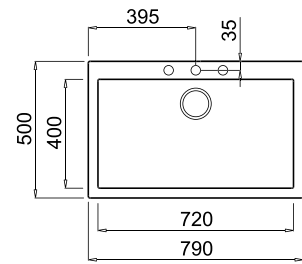

## FEATURES

Dimensions (mm) 790 x 500  
Built-in (mm) 770 x 480

## FEATURES

Dimensions (mm) 610 x 500  
Built-in (mm) 590 x 480