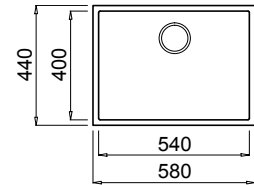

QUADRA 130 UNDERMOUNT

One-bowl sink

Sinks

Installation of mixer on the worktop

FEATURES

Dimensions (mm) **760 x 440**
Built-in (mm) **720 x 400 R5**

AVAILABLE MATERIALS AND COLOURS

KERATEK
CERAMIC NANOTECHNOLOGY ONE

QUADRA 110 UNDERMOUNT

One-bowl sink

Installation of mixer on the worktop

FEATURES

Dimensions (mm) **580 x 440**
Built-in (mm) **540 x 400 R5**

AVAILABLE MATERIALS AND COLOURS

KERATEK
CERAMIC NANOTECHNOLOGY ONE