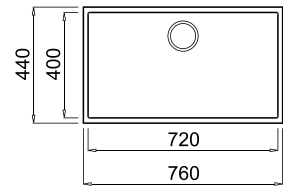

QUADRA 130 UNDERMOUNT

One-bowl sink

Sinks

Installation of mixer on the worktop

FEATURES

Dimensions (mm) **760 x 440**
Built-in (mm) **720 x 400 R5**

AVAILABLE MATERIALS AND COLOURS

KERATEK
CERAMIC NANOTECHNOLOGY ONE

QUADRA 110 UNDERMOUNT

One-bowl sink

Installation of mixer on the worktop

FEATURES

Dimensions (mm) **580 x 440**
Built-in (mm) **540 x 400 R5**

AVAILABLE MATERIALS AND COLOURS

KERATEK
CERAMIC NANOTECHNOLOGY ONE