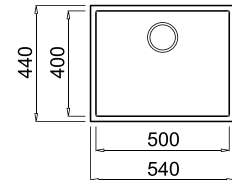

# QUADRA 105 UNDERMOUNT

One-bowl sink

Installation of mixer on the worktop

## FEATURES

Dimensions (mm) 540 x 440  
Built-in (mm) 500 x 400 R5

## FEATURES

Dimensions (mm) 380 x 440  
Built-in (mm) 340 x 400 R5