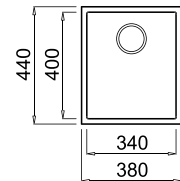

QUADRA 100 UNDERMOUNT

One-bowl sink