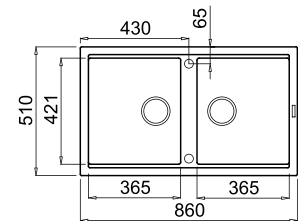

BEST 475

1.5-bowl sink with drainage area

FEATURES

Dimensions (mm) **1000 x 510**
 Built-in (mm) **980 x 480**

AVAILABLE MATERIALS AND COLOURS

KERATEK Plus
CERAMIC NANOTECHNOLOGY ONE

- K99 Dark Grey **LKB47599**
- K97 Light Grey **LKB47597**
- K96 White **LKB47596**
- K95 Champagne **LKB47595**
- K93 Dove Grey **LKB47593**
- K86 Black **LKB47586**

- G40 Nero **LGB47540**

BEST 450

Two-bowl sink

FEATURES

Dimensions (mm) **860 x 510**
 Built-in (mm) **840 x 480**

AVAILABLE MATERIALS AND COLOURS

KERATEK Plus
CERAMIC NANOTECHNOLOGY ONE

- K99 Dark Grey **LKB45099**
- K97 Light Grey **LKB45097**
- K96 White **LKB45096**
- K95 Champagne **LKB45095**
- K93 Dove Grey **LKB45093**
- K86 Black **LKB45086**