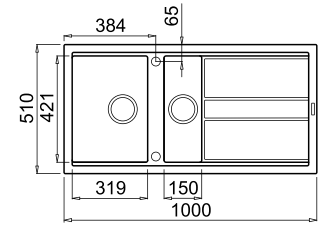

BEST 475

1.5-bowl sink with drainage area

FEATURES

Dimensions (mm) **1000 x 510**
 Built-in (mm) **980 x 480**

AVAILABLE MATERIALS AND COLOURS

KERATEK Plus
CERAMIC NANOTECHNOLOGY ONE

- K99 Dark Grey **LKB47599**
- K97 Light Grey **LKB47597**
- K96 White **LKB47596**
- K95 Champagne **LKB47595**
- K93 Dove Grey **LKB47593**
- K86 Black **LKB47586**

- G40 Nero **LGB47540**

BEST 450

Two-bowl sink

FEATURES

Dimensions (mm) **860 x 510**
 Built-in (mm) **840 x 480**

AVAILABLE MATERIALS AND COLOURS

KERATEK Plus
CERAMIC NANOTECHNOLOGY ONE

- K99 Dark Grey **LKB45099**
- K97 Light Grey **LKB45097**
- K96 White **LKB45096**
- K95 Champagne **LKB45095**
- K93 Dove Grey **LKB45093**
- K86 Black **LKB45086**