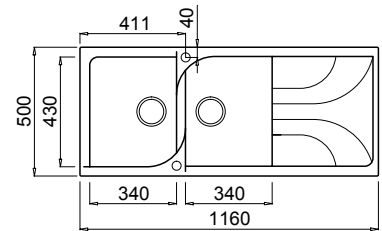

EGO 500

Two-bowl sink with drainage are

FEATURES

Dimensions (mm) 1160 x 500
Built-in (mm) 1140 x 485

AVAILABLE MATERIALS AND COLOURS

METALTEK
GRANITE METALLIC EFFECT

	M79 Aluminium	LME50079
	M78 Espresso	LME50078
	M73 Titanium	LME50073
	M70 Ghisa	LME50070

FEATURES

Dimensions (mm) 1000 x 500
Built-in (mm) 980 x 485

AVAILABLE MATERIALS AND COLOURS

METALTEK
GRANITE METALLIC EFFECT

	M79 Aluminium	LME48079
	M78 Espresso	LME48078
	M73 Titanium	LME48073
	M70 Ghisa	LME48070