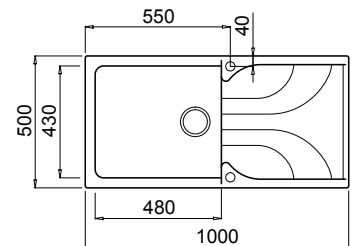

EGO 500

Two-bowl sink with drainage are

FEATURES

Dimensions (mm) 1160 x 500
Built-in (mm) 1140 x 485

AVAILABLE MATERIALS AND COLOURS

METALTEK
GRANITE METALLIC EFFECT

	M79 Aluminium	LME50079
	M78 Espresso	LME50078
	M73 Titanium	LME50073
	M70 Ghisa	LME50070

FEATURES

Dimensions (mm) 1000 x 500
Built-in (mm) 980 x 485

AVAILABLE MATERIALS AND COLOURS

METALTEK
GRANITE METALLIC EFFECT

	M79 Aluminium	LME48079
	M78 Espresso	LME48078
	M73 Titanium	LME48073
	M70 Ghisa	LME48070