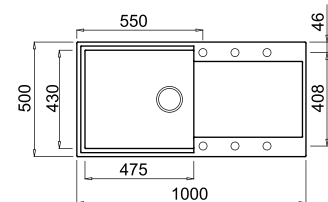

## FEATURES

Dimensions (mm) 1160 x 500  
Built-in (mm) 1140 x 480

## FEATURES

Dimensions (mm) 1000 x 500  
Built-in (mm) 980 x 480