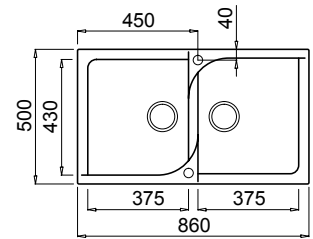

EGO 475

1.5-bowl sink with drainage area

FEATURES

Dimensions (mm) **1000 x 500**
 Built-in (mm) **980 x 485**

AVAILABLE MATERIALS AND COLOURS

METALTEK[®] GRANITE METALLIC EFFECT

	M79 Aluminium	LME47579
	M78 Espresso	LME47578
	M73 Titanium	LME47573
	M70 Ghisa	LME47570

FEATURES

Dimensions (mm) **860 x 500**
 Built-in (mm) **840 x 485**

AVAILABLE MATERIALS AND COLOURS

METALTEK[®] GRANITE METALLIC EFFECT

	M79 Aluminium	LME45079
	M78 Espresso	LME45078
	M73 Titanium	LME45073
	M70 Ghisa	LME45070