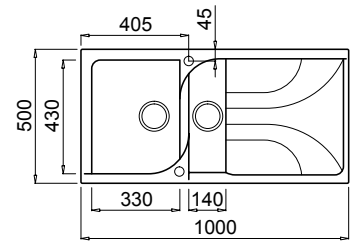

EGO 475

1.5-bowl sink with drainage area

FEATURES

Dimensions (mm) **1000 x 500**
 Built-in (mm) **980 x 485**

AVAILABLE MATERIALS AND COLOURS

METALTEK[®] GRANITE METALLIC EFFECT

	M79 Aluminium	LME47579
	M78 Espresso	LME47578
	M73 Titanium	LME47573
	M70 Ghisa	LME47570

FEATURES

Dimensions (mm) **860 x 500**
 Built-in (mm) **840 x 485**

AVAILABLE MATERIALS AND COLOURS

METALTEK[®] GRANITE METALLIC EFFECT

	M79 Aluminium	LME45079
	M78 Espresso	LME45078
	M73 Titanium	LME45073
	M70 Ghisa	LME45070