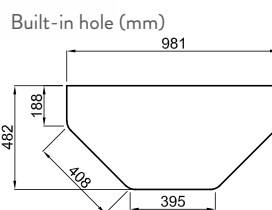

FEATURES

Dimensions (mm)
1000 x 500

AVAILABLE MATERIALS AND COLOURS

METALTEK
GRANITE METALLIC EFFECT

	M79 Aluminium	LMEESA79
	M78 Espresso	LMEESA78
	M73 Titanium	LMEESA73
	M70 Ghisa	LMEESA70

GRANITEK
NATURAL GRANITE EFFECT

	G68 Bianco	LGEESA68		G40 Nero	LGEESA40
	G62 Bianco Antico	LGEESA62			
	G59 Antracite	LGEESA59			
	G48 Cemento	LGEESA48			
	G43 Tortora	LGEESA43