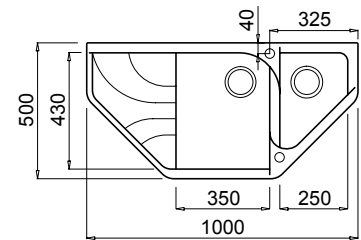

EGO ESA

Two-bowl corner sink with drainage area