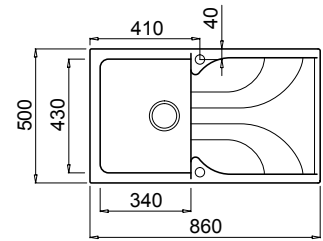

EGO 400

One-bowl sink with drainage area

FEATURES

Dimensions (mm) **860 x 500**
 Built-in (mm) **840 x 485**

AVAILABLE MATERIALS AND COLOURS

METALTEK
 GRANITE METALLIC EFFECT

	M79 Aluminium	LME40079
	M78 Espresso	LME40078
	M73 Titanium	LME40073
	M70 Ghisa	LME40070