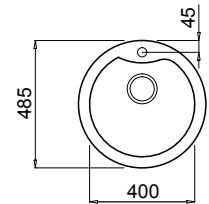

EGO CORNER

Two-bowl corner sink with drainage area

FEATURES

Dimensions (mm)
1000 x 500

Built-in hole (mm)

Non-reversible

Assembly
Linear

AVAILABLE MATERIALS AND COLOURS

EGO ROUND

One-bowl sink

FEATURES

Dimensions (mm) \varnothing 485
Built-in (mm) \varnothing 465

AVAILABLE MATERIALS AND COLOURS

METALTEK
GRANITE METALLIC EFFECT

Euros **283**

- M79 Aluminium **LMEROU79**
- M78 Espresso **LMEROU78**
- M73 Titanium **LMEROU73**
- M70 Ghisa **LMEROU70**