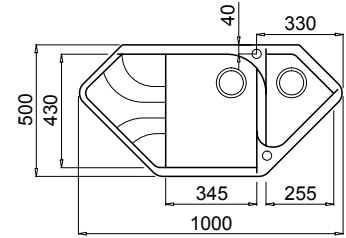

EGO CORNER

Two-bowl corner sink with drainage area

FEATURES

Dimensions (mm)
1000 x 500

Built-in hole (mm)

Non-reversible

Assembly
Linear

AVAILABLE MATERIALS AND COLOURS

EGO ROUND

One-bowl sink

FEATURES

Dimensions (mm) \varnothing 485
Built-in (mm) \varnothing 465

AVAILABLE MATERIALS AND COLOURS

METALTEK
GRANITE METALLIC EFFECT

Euros **283**

- M79 Aluminium **LMEROU79**
- M78 Espresso **LMEROU78**
- M73 Titanium **LMEROU73**
- M70 Ghisa **LMEROU70**