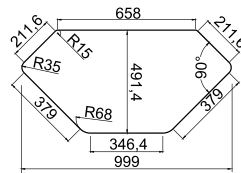

EGO CORNER

Two-bowl corner sink with drainage area

FEATURES

Dimensions (mm)
1000 x 500

Built-in hole (mm)

Non-reversible

Assembly
Linear

AVAILABLE MATERIALS AND COLOURS

EGO ROUND

One-bowl sink

FEATURES

Dimensions (mm) \varnothing 485
Built-in (mm) \varnothing 465

AVAILABLE MATERIALS AND COLOURS

METALTEK
GRANITE METALLIC EFFECT

Euros **283**

- M79 Aluminium **LMEROU79**
- M78 Espresso **LMEROU78**
- M73 Titanium **LMEROU73**
- M70 Ghisa **LMEROU70**