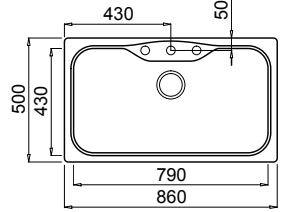

## FEATURES

Dimensions (mm) **860 x 500**  
 Built-in (mm) **840 x 480**

## FEATURES

Dimensions (mm) **800 x 530**  
 Built-in (mm) **780 x 510 R32**