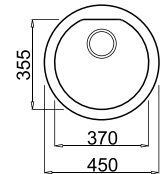

## FEATURES

Dimensions (mm) 600 x 520  
Built-in (mm) 580 x 500 R32

## FEATURES

Dimensions (mm) Ø 450  
Built-in (mm) Ø 430

Installation of mixer on the worktop