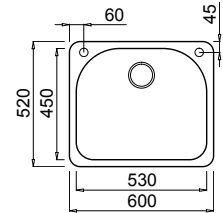

# FOX 180

One-bowl sink

## FEATURES

Dimensions (mm) 600 x 520  
Built-in (mm) 580 x 500 R32

## FEATURES

Dimensions (mm) Ø 450  
Built-in (mm) Ø 430

Installation of mixer on the worktop