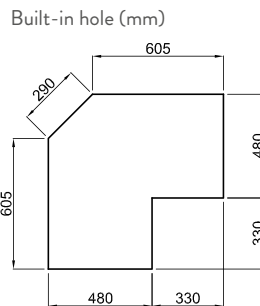

# MASTER CORNER

Two-bowl corner sink with drainage area

**FEATURES**  
Dimensions (mm)  
830 x 830

Non-reversible  
Equipped with a mixer hole

## FEATURES

Dimensions (mm) **1000 x 500**  
Built-in (mm) **980 x 480**