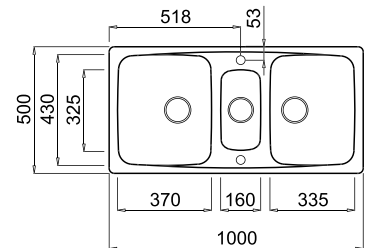

# MASTER CORNER

Two-bowl corner sink with drainage area

**FEATURES**  
Dimensions (mm)  
830 x 830

Non-reversible  
Equipped with a mixer hole

## FEATURES

Dimensions (mm) **1000 x 500**  
Built-in (mm) **980 x 480**