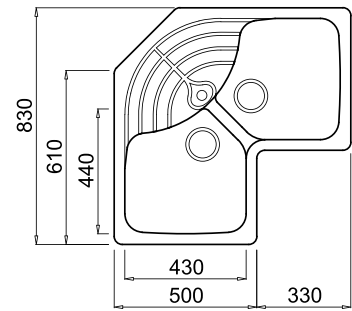

# MASTER CORNER

Two-bowl corner sink with drainage area

**FEATURES**  
Dimensions (mm)  
830 x 830

Non-reversible  
Equipped with a mixer hole

## FEATURES

Dimensions (mm) **1000 x 500**  
Built-in (mm) **980 x 480**