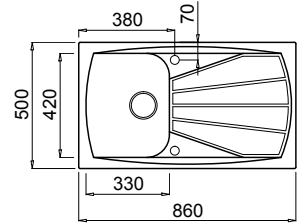

LIVING 450

Two-bowl sink

FEATURES

Dimensions (mm) **860 x 500**
 Built-in (mm) **840 x 480**

AVAILABLE MATERIALS AND COLOURS

-  G55 Grigio Pietra **LGL45055**
-  G54 Nero Pietra **LGL45054**
-  G52 Bianco Pietra **LGL45052**
-  G51 Avena **LGL45051**

LIVING 400

One-bowl sink with drainage area

FEATURES

Dimensions (mm) **860 x 500**
 Built-in (mm) **840 x 480**

AVAILABLE MATERIALS AND COLOURS

-  G55 Grigio Pietra **LGL40055**
-  G54 Nero Pietra **LGL40054**
-  G52 Bianco Pietra **LGL40052**
-  G51 Avena **LGL40051**