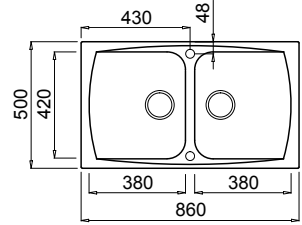

LIVING 450

Two-bowl sink

FEATURES

Dimensions (mm) **860 x 500**
 Built-in (mm) **840 x 480**

AVAILABLE MATERIALS AND COLOURS

-  G55 Grigio Pietra **LGL45055**
-  G54 Nero Pietra **LGL45054**
-  G52 Bianco Pietra **LGL45052**
-  G51 Avena **LGL45051**

LIVING 400

One-bowl sink with drainage area

FEATURES

Dimensions (mm) **860 x 500**
 Built-in (mm) **840 x 480**

AVAILABLE MATERIALS AND COLOURS

-  G55 Grigio Pietra **LGL40055**
-  G54 Nero Pietra **LGL40054**
-  G52 Bianco Pietra **LGL40052**
-  G51 Avena **LGL40051**