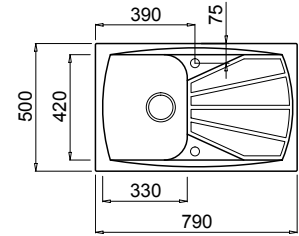

LIVING 300

One-bowl sink with drainage area

FEATURES

Dimensions (mm) **790 x 500**
 Built-in (mm) **770 x 480**

AVAILABLE MATERIALS AND COLOURS

GRANITEK
 NATURAL GRANITE EFFECT

	G55 Grigio Pietra	LGL30055
	G54 Nero Pietra	LGL30054
	G52 Bianco Pietra	LGL30052
	G51 Avena	LGL30051

LIVING 125

One-bowl sink with drainage area

FEATURES

Dimensions (mm) **610 x 500**
 Built-in (mm) **600 x 492**

AVAILABLE MATERIALS AND COLOURS

GRANITEK
 NATURAL GRANITE EFFECT

	G55 Grigio Pietra	LGL12555
	G54 Nero Pietra	LGL12554
	G52 Bianco Pietra	LGL12552
	G51 Avena	LGL12551