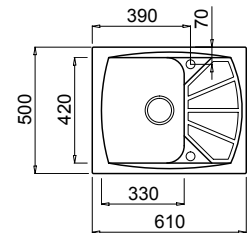

LIVING 300

One-bowl sink with drainage area

FEATURES

Dimensions (mm) **790 x 500**
 Built-in (mm) **770 x 480**

AVAILABLE MATERIALS AND COLOURS

GRANITEK
 NATURAL GRANITE EFFECT

	G55 Grigio Pietra	LGL30055
	G54 Nero Pietra	LGL30054
	G52 Bianco Pietra	LGL30052
	G51 Avena	LGL30051

LIVING 125

One-bowl sink with drainage area

FEATURES

Dimensions (mm) **610 x 500**
 Built-in (mm) **600 x 492**

AVAILABLE MATERIALS AND COLOURS

GRANITEK
 NATURAL GRANITE EFFECT

	G55 Grigio Pietra	LGL12555
	G54 Nero Pietra	LGL12554
	G52 Bianco Pietra	LGL12552
	G51 Avena	LGL12551